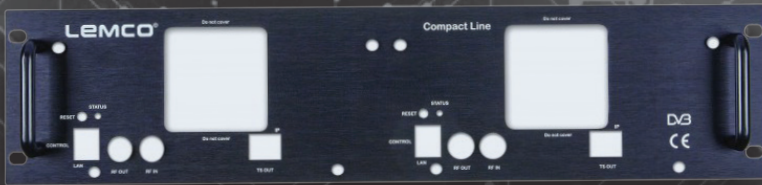

LEMCO®

DIGITAL TV SOLUTIONS

Compact Line
ALL-IN-ONE HEADEND

SCL-010

Compact Line rack mount

www.lemco.gr

SCL-010

Compact Line rack mount

GENERAL

The SCL-010 provides the ability to all models of the Compact Line series to be rack mounted. It supports up to two devices of the Compact Line series occupying only 2 ½ U rack space providing great flexibility and small rack footprint.

TECHNICAL SPECIFICATIONS

General

Dimensions: 480 x 110 x 61mm Rack space: 2 1/2 U

Weight: 0.4Kg

Material: Aluminium

LEMCO[®]
DIGITAL TV SOLUTIONS

46 LATHEAS STR. ACHARNES
P.O. 13678. ATHENS, GFREECE
Tel: (+30) 210-2811401,
(+30) 210-2405237
Fax: (+30) 210-2825755
Email: info@lemco.gr